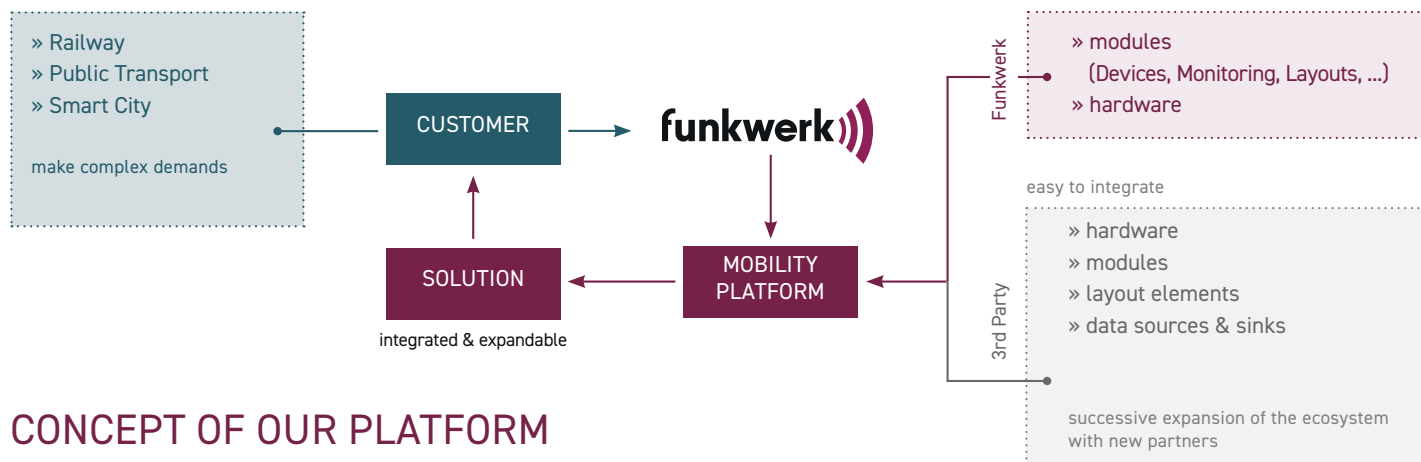

ADVANTAGES

easy configuration

planning, operational control, visualisation and analysis in single solution

AI-supported data presentation functions

FEATURES

- » flexible, customized dashboards and exports
- » intuitive real-time display of processes in a time bar interface
- » control of:
 - » bus stops and parking areas
 - » permanent and daily timetables
 - » occupancy and resources
 - » target and actual times
 - » evaluations and exports

ABOUT

With TERMINALIS Funkwerk and futurebrains develop an intelligent dispatching and control system for modern bus stations and mobility hubs. It combines planning, operational control, visualisation and analysis in a centralised solution.

CATEGORY Data

INTEGRATION TYPE

Data

CONCEPT OF OUR PLATFORM