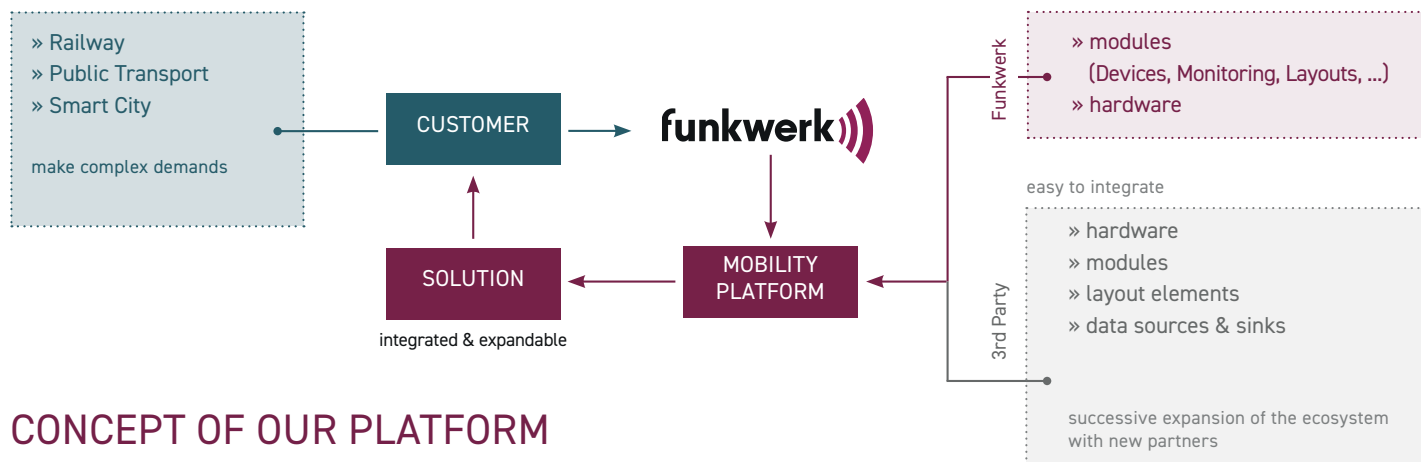

ADVANTAGES

easy configuration

usage of provided data in our standard layout widgets

support for real-time data will be added in the near future

FEATURES

- » support for stops, routes, trips and other schedule data across the Mobility Platform
- » support of calendars and calendar dates
- » support of exception dates (e.g. for public holidays or special occasions)
- » extract of supported transit agencies:
 - » more than 40 in Germany
 - » more than 50 in Italy
 - » more than 90 in France
 - » more than 1100 in USA
 - » more than 200 in Canada

GTFS Static

ABOUT

The General Transit Feed Specification (GTFS), also known as GTFS static or static transit to differentiate it from the GTFS real-time extension, defines a common format for public transportation schedules and associated geographic information. Our integration lets you consume GTFS feeds from public transit agencies around the globe that publish their transit data.

CATEGORY Data

INTEGRATION TYPE

CONCEPT OF OUR PLATFORM